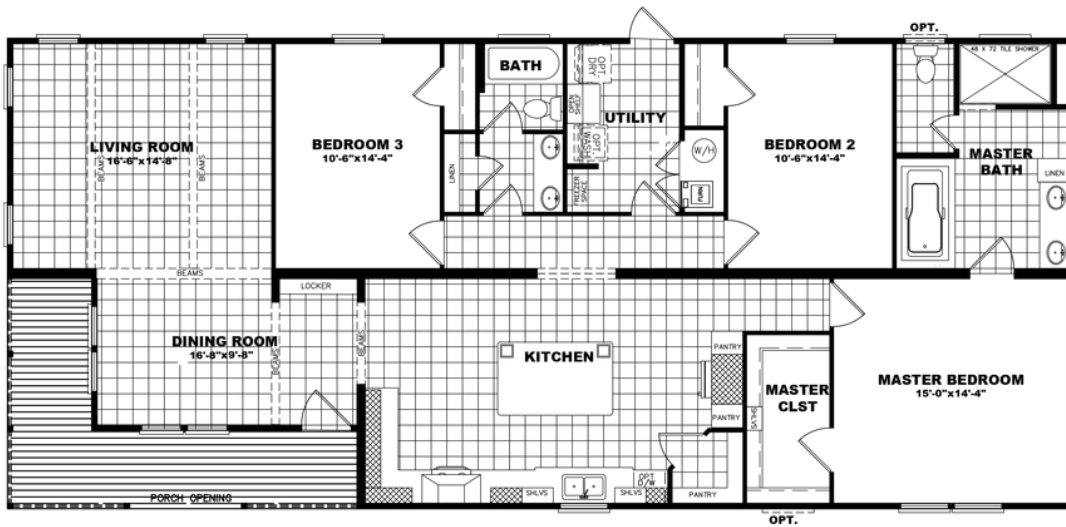

LILY-MAE - 32SMH32683BH

LILLY MAE

Model #: SMH32683B

Drawing #:

32M453

Plan Details

Bedrooms	3
Bathrooms	2
Sq Feet	1875
Width	32
Depth	68

The home series and floor plans indicated will vary by retailer and state. Your local Home Center can quote you on specific prices and terms of purchase for specific homes. Schult Waco II invests in continuous product and process improvement. All home series, floor plans, specifications, dimension,

features, materials, availability, and starting prices shown on this website are artist's renderings or estimates, and are subject to change without notice. Dimensions are nominal and length and width measurements are from exterior wall to exterior wall.